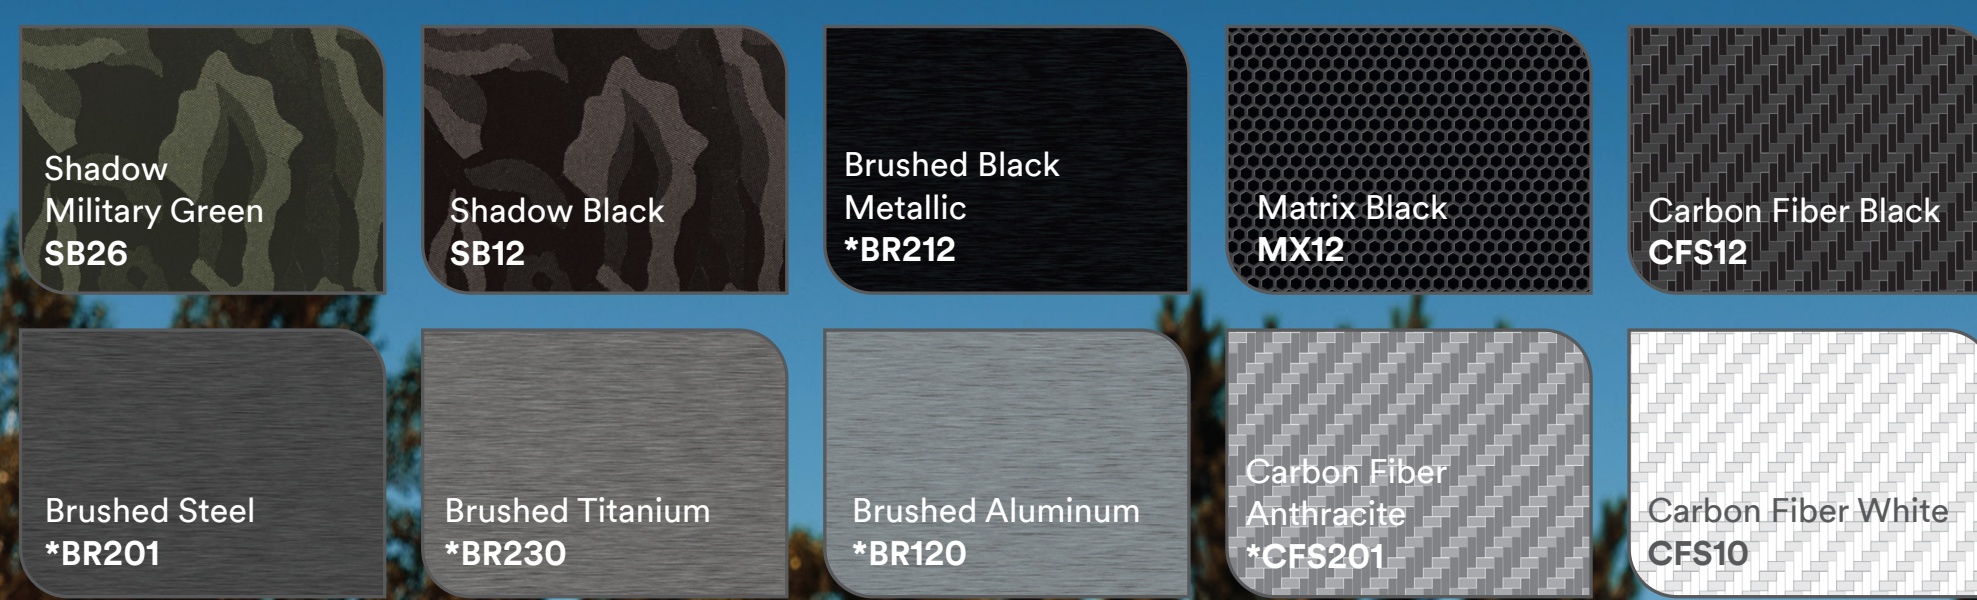

3M Science.
Applied to Life.™

3M™ Wrap Film 1080 —
SB26 Shadow Military Green

3M™ Wrap Film Series 1080

Daringly different.

New bold patterns and colors.

Separate yourself from the pack. Give clients the individuality they demand. Stay miles ahead of the trends with the newest and hottest wrap films and finishes. Our colors. Your touch.

Fast forward your designs at
[3M.com/1080films](https://www.3m.com/1080films).

3M™ Wrap Film 1080 —
SB26 Shadow Military Green

3M™ Wrap Film

Driven to inspire.

Gloss

Satin

Matte

Textures

Color Flips

Chrome

Shadow Military Green SB26

CAUTION
Before using chrome wrap, please ensure compliance with all applicable laws and regulations. Restrictions on chrome wraps may vary by jurisdiction. You accept responsibility for legal and regulatory compliance and for any liability arising from your use of chrome wrap.