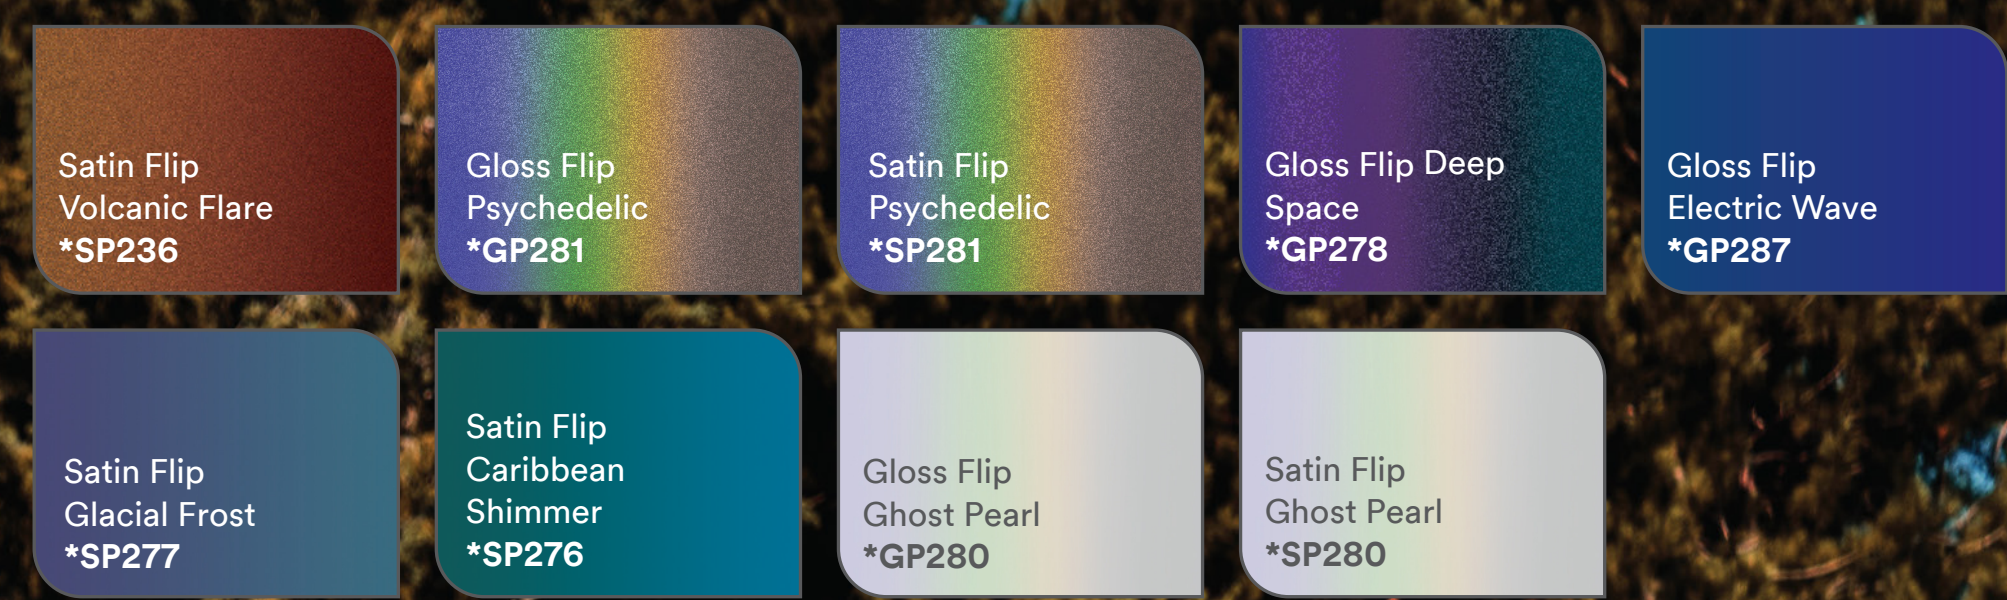

3M Science.
Applied to Life.™

3M™ Wrap Film 1080 —
SB26 Shadow Military Green

3M™ Wrap Film Series 1080

Daringly different.

New bold patterns and colors.

Separate yourself from the pack. Give clients the individuality they demand. Stay miles ahead of the trends with the newest and hottest wrap films and finishes. Our colors. Your touch.

Fast forward your designs at
[3M.com/1080films](https://www.3m.com/1080films).

3M™ Wrap Film 1080 —
SB26 Shadow Military Green

3M™ Wrap Film

Driven to inspire.

Gloss

Satin

Matte

Textures

Color Flips

Chrome

Shadow Military Green SB26

CAUTION
Before using chrome wrap, please ensure compliance with all applicable laws and regulations. Restrictions on chrome wraps may vary by jurisdiction. You accept responsibility for legal and regulatory compliance and for any liability arising from your use of chrome wrap.